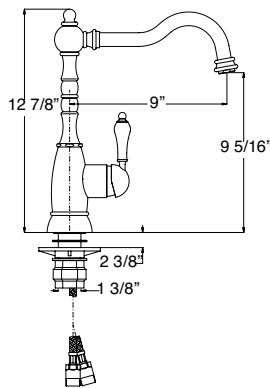

ES-306-1H

Finish

PC	$895.00
PN	$950.00
SN	$975.00