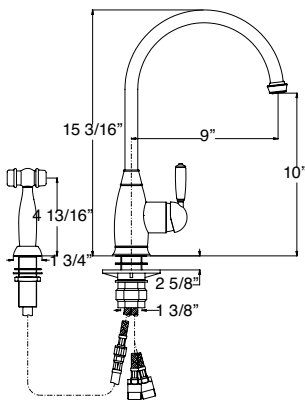

ES-107-1H-WS

Finish

PC	$1250.00
PN	$1290.00
SN	$1450.00