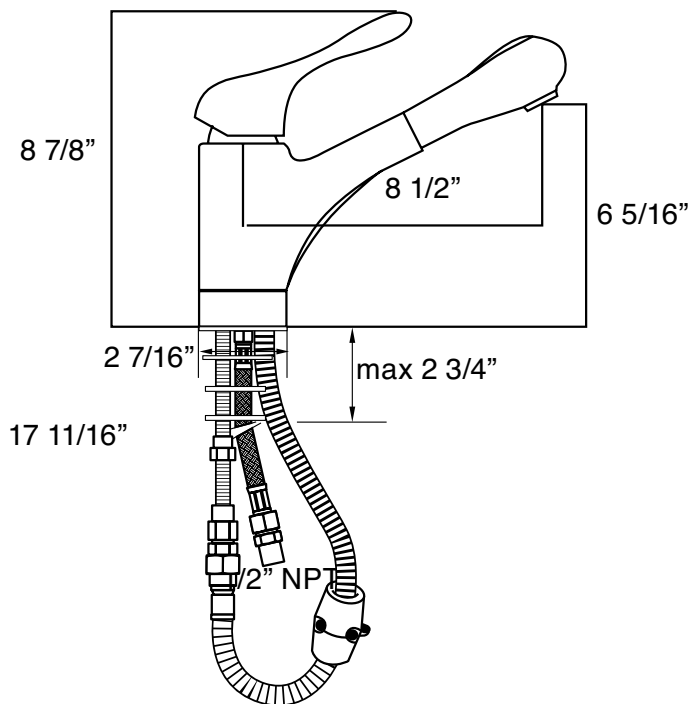

7771
Finish
CP
PN
SN

Price
$590.00
$750.00
$750.00