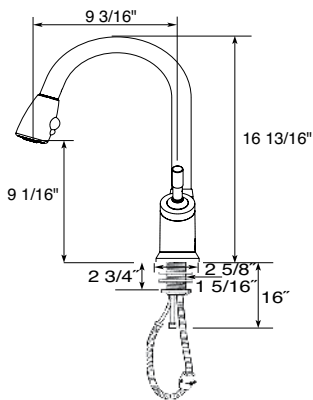

JOY
7765-SN:
satin nickel

JOY SPECIFICATIONS

Ceramic disc cartridge

Solid brass construction

Stainless steel inlet hoses

7764 - Modern
Finish
CP
SN

Price
\$598.00
\$750.00

7765 - Traditional
Finish
CP
SN