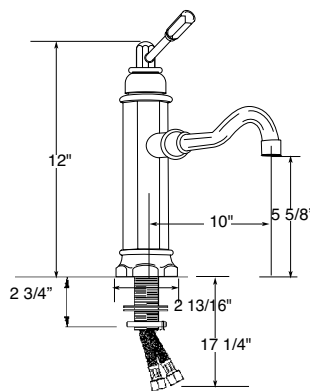

HEX SPECIFICATIONS

Ceramic disc cartridge

Solid brass construction

Stainless steel inlet hoses

7815	Price
CP	\$685.00
PN	\$890.00
SN	\$890.00
MB	\$890.00

7816	Price
CP	\$590.00
PN	\$690.00
SN	\$690.00
MB	\$690.00