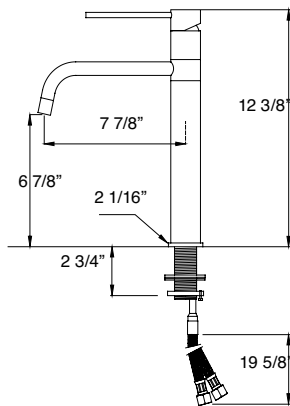

7736
Finish
CP
PN
SN

Price
$975.00
$1190.00
$1190.00