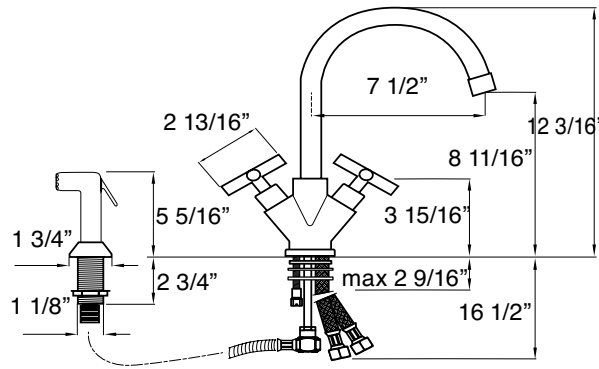

FARRAH
7725-X-CP:
chrome
plated

FARRAH SPECIFICATIONS

Ceramic disc cartridge

Solid brass body

Stainless steel inlet hoses

7722
Finish
L-CP
L-PN
L-SN
X-CP
X-PN
X-SN

Price
\$550.00
\$650.00
\$650.00
\$550.00
\$650.00
\$650.00