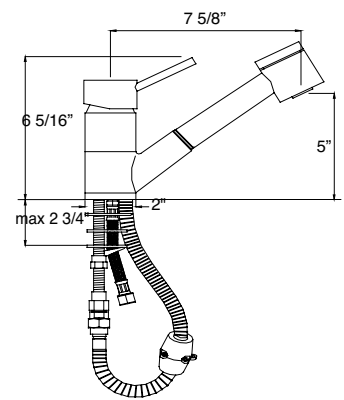

7775-SN: satin nickel

7775
Finish
CP
SN

Price
$475.00
$550.00