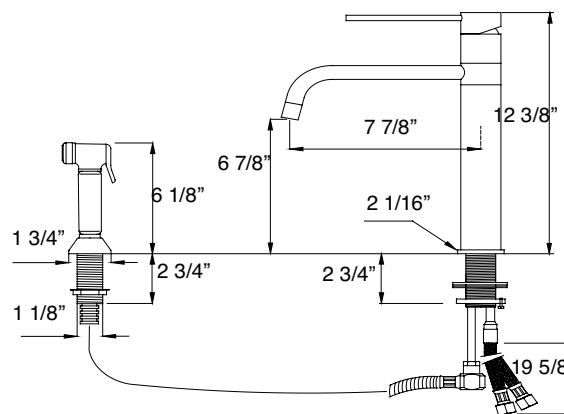

Ceramic disc cartridge

Solid brass construction

Stainless steel inlet hoses

7736
Finish
CP
PN
SN

Price
\$975.00
\$1190.00
\$1190.00

7737
Finish
CP
PN
SN

Price
\$1075.00
\$1390.00
\$1390.00

Chester