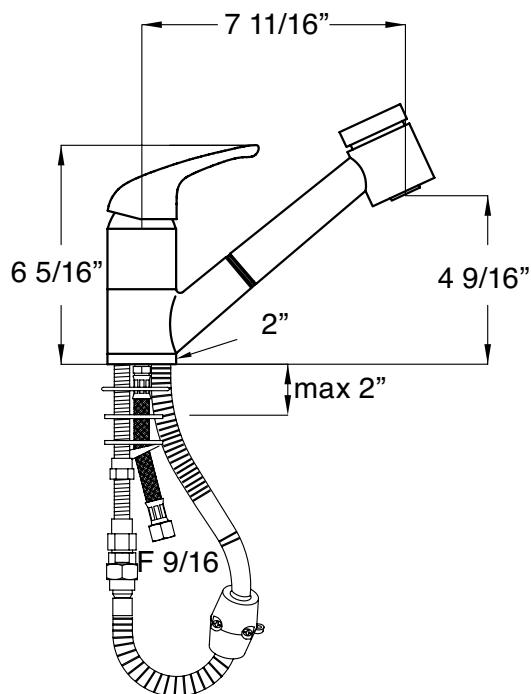

7770
Finish
CP
SN

Price
$395.00
$490.00