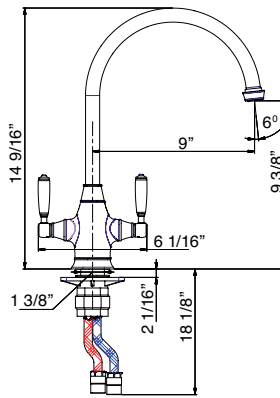

ES-101-2H

Finish

PC	$895.00
PN	$950.00
SN	$975.00