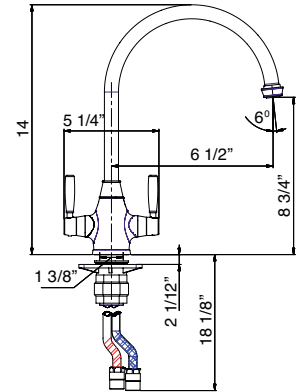

ES-203-2H-BF

Finish

PC	$890.00
PN	$950.00
SN	$975.00