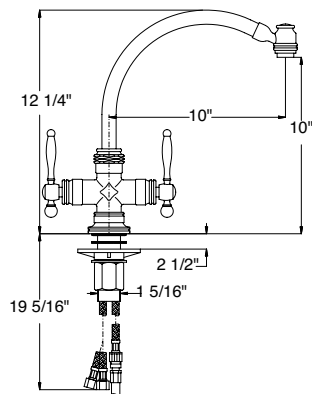

7838
Finish
CP
PN
SN

Price
$675.00
$890.00
$890.00

7839
Finish
CP
PN
SN

Price
$950.00
$1195.00
$1195.00