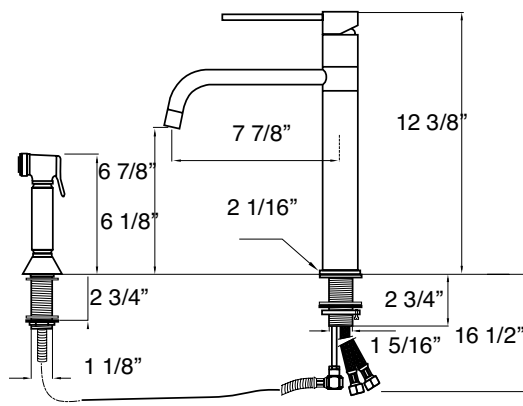

7837
Finish
CP
PN
SN

Price
$850.00
$1095.00
$1095.00