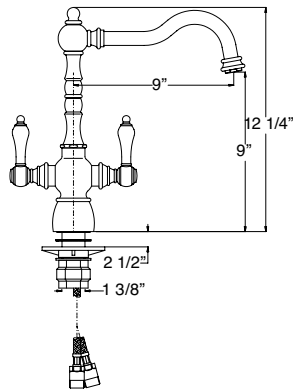

ES-307-1H-WS: polished chrome

ES-301-2H

Finish

PC	$895.00
PN	$950.00
SN	$975.00