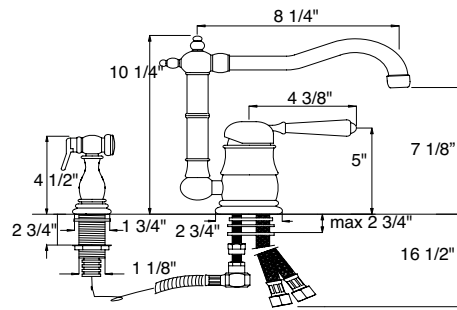

7763	
Finish	Price
CP	$990.00
PN	$1295.00
SN	$1295.00
MB	$1295.00