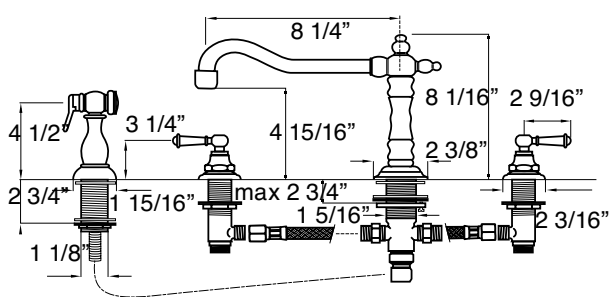

Solid brass construction

Stainless steel hose connections

7760	Price
Finish	
C3-CP	\$750.00
C3-PN	\$898.00
C3-SN	\$898.00
C3-ORB	\$898.00
C4-CP	\$750.00
C4-PN	\$898.00
C4-SN	\$898.00
C4-ORB	\$898.00

7757	Price
Finish	
C3-CP	\$498.00
C3-PN	\$650.00
C3-SN	\$650.00
C3-ORB	\$650.00
C4-CP	\$498.00
C4-PN	\$650.00
C4-SN	\$650.00
C4-ORB	\$650.00