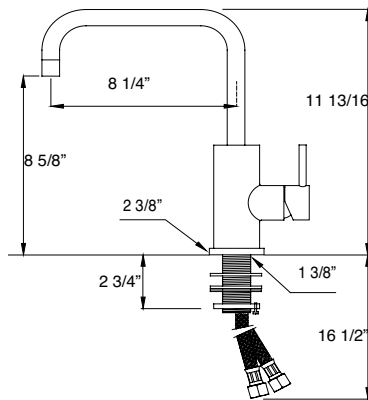

7715
Finish
CP
SN
PN

Price
$839.00
$950.00
$950.00