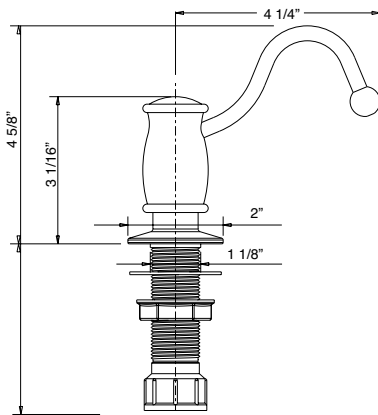

7810-SN:
satin nickel

SOAP DISPENSERS SPECIFICATIONS

Solid brass construction

7830-CP: chrome plated

7835-SN: satin nickel

AVAILABLE FINISHES

- CP Chrome Polished
- PN Polished Nickel
- SN Satin Nickel
- ORB Oil Rubbed Bronze
- MB Mahogany Bronze
- BL Black
- WH White