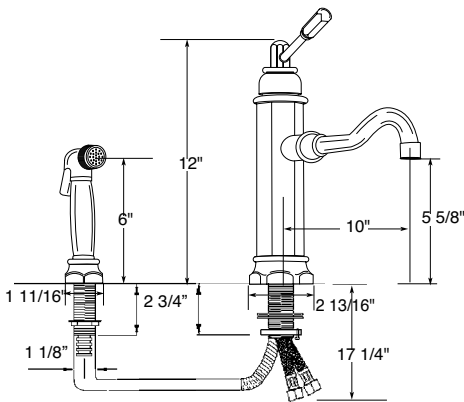

HEX SPECIFICATIONS

Ceramic disc cartridge

Solid brass construction

Stainless steel inlet hoses

7815	Price
CP	\$685.00
PN	\$890.00
SN	\$890.00
MB	\$890.00

7816	Price
CP	\$590.00
PN	\$690.00
SN	\$690.00
MB	\$690.00