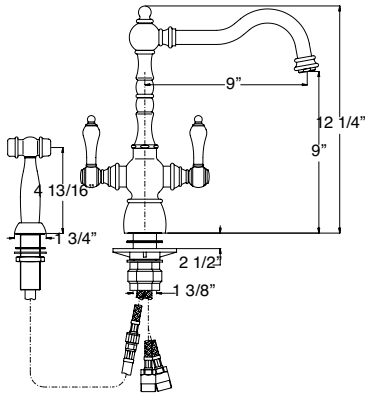

ES-302-2H-WS

Finish

PC	$1250.00
PN	$1290.00
SN	$1450.00