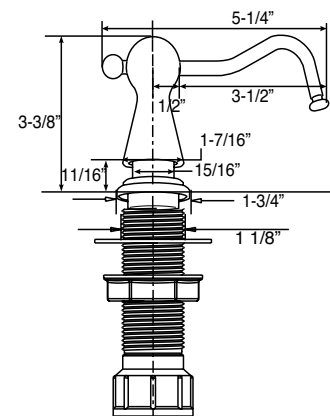

7809	
Finish	Price
CP	$130.00
PN	$150.00
SN	$150.00
ORB	$150.00
MB	$160.00