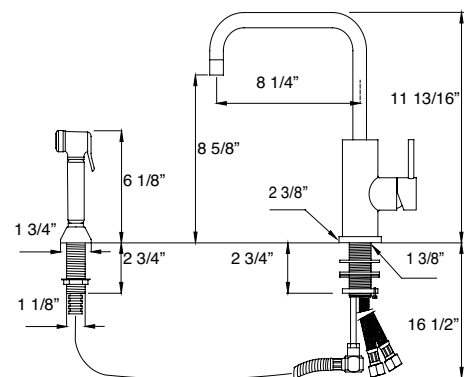

7717
Finish
CP
SN
PN

Price
$898.00
$1150.00
$1150.00