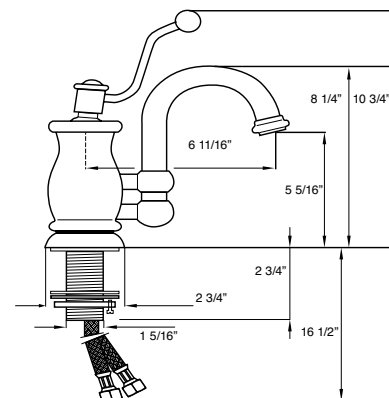

7707
Finish
CP
PN
SN
ORB
MB

Price
$790.00
$1098.00
$1098.00
$1098.00
$1098.00