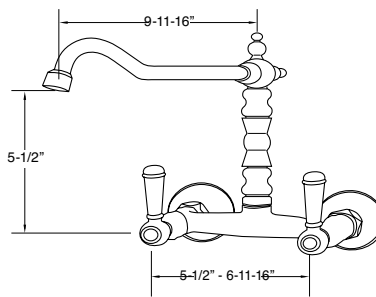

Solid brass construction

Stainless steel hose connections

7760	Price
Finish	
C3-CP	\$750.00
C3-PN	\$898.00
C3-SN	\$898.00
C3-ORB	\$898.00
C4-CP	\$750.00
C4-PN	\$898.00
C4-SN	\$898.00
C4-ORB	\$898.00

7757	Price
Finish	
C3-CP	\$498.00
C3-PN	\$650.00
C3-SN	\$650.00
C3-ORB	\$650.00
C4-CP	\$498.00
C4-PN	\$650.00
C4-SN	\$650.00
C4-ORB	\$650.00