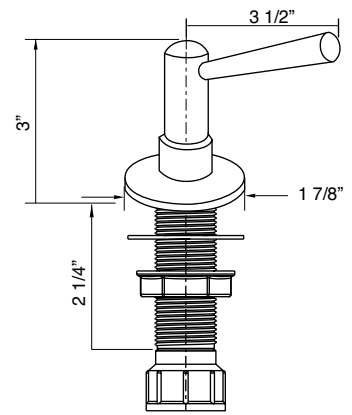

7830	
Finish	Price
CP	$99.00
BL	$70.00
SN	$119.00
WH	$70.00