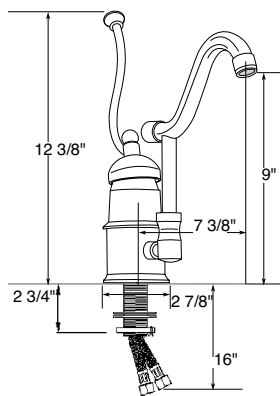

Traditional

COUNTRYSIDE
7852-SN:
satin nickel

COUNTRYSIDE SPECIFICATIONS

Ceramic disc cartridge

Solid brass construction

Stainless steel inlet hoses

7850
Finish
CP
PN
SN
PVD
MB

Price
\$475.00
\$675.00
\$675.00
\$675.00
\$675.00