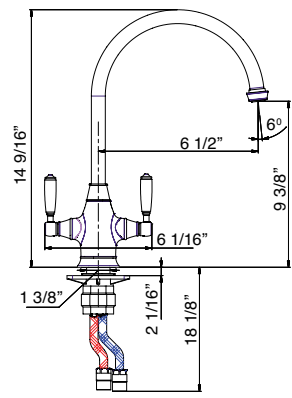

ES-103-2H-BF

Finish

PC	$890.00
PN	$950.00
SN	$975.00