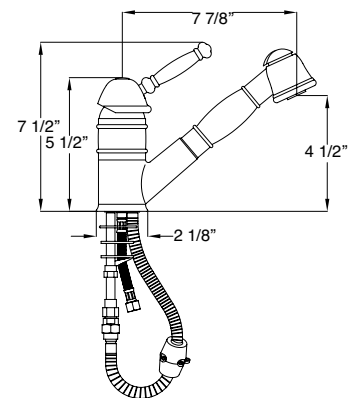

ES-311-PO

Finish

Finish	Price
PC	$550.00
SN	$650.00