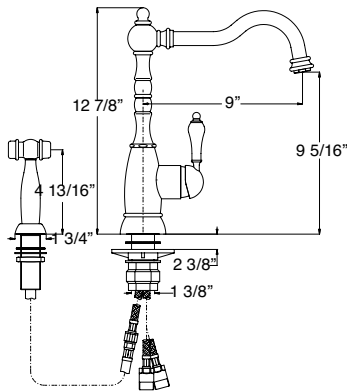

ES-307-1H-WS

Finish

PC	$1250.00
PN	$1290.00
SN	$1450.00