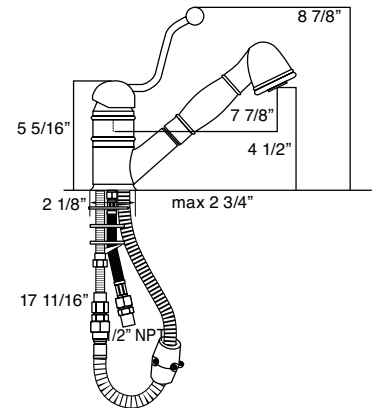

7811
Finish
CP
PN
SN

Price
$590.00
$698.00
$698.00