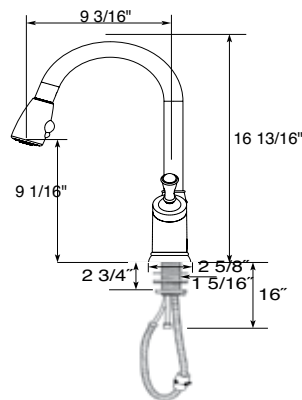

JOY
7765-SN:
satin nickel

JOY SPECIFICATIONS

Ceramic disc cartridge

Solid brass construction

Stainless steel inlet hoses

7764 - Modern
Finish
CP
SN

Price
\$598.00
\$750.00

7765 - Traditional
Finish
CP
SN