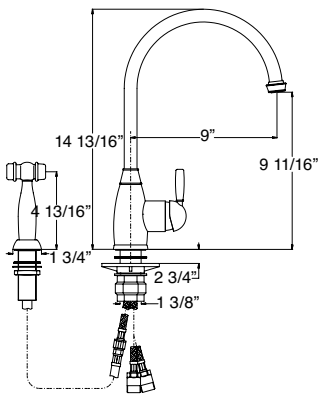

ES-207-1H-WS

Finish

PC	$1250.00
PN	$1290.00
SN	$1450.00