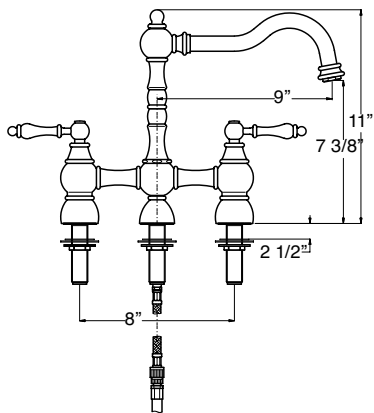

BRAXTON SPECIFICATIONS

Ceramic disc cartridge

Solid brass body

Stainless steel inlet hoses

ES-309

Finish

Finish	Price
L-PC	\$890.00
L-PN	\$1190.00
L-SN	\$1190.00
X-PC	\$890.00
X-PN	\$1190.00
X-SN	\$1190.00

ES-310-WS