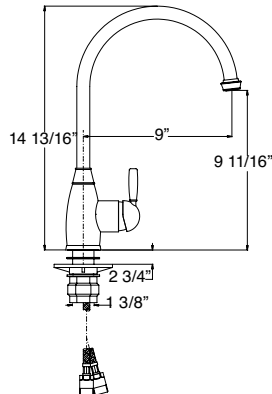

ES-206-1H

Finish

PC	$895.00
PN	$950.00
SN	$975.00