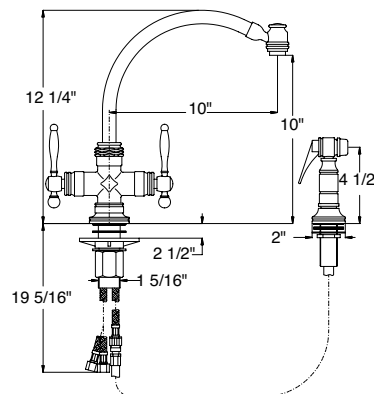

7838
Finish
CP
PN
SN

Price
$675.00
$890.00
$890.00

7839
Finish
CP
PN
SN

Price
$950.00
$1195.00
$1195.00