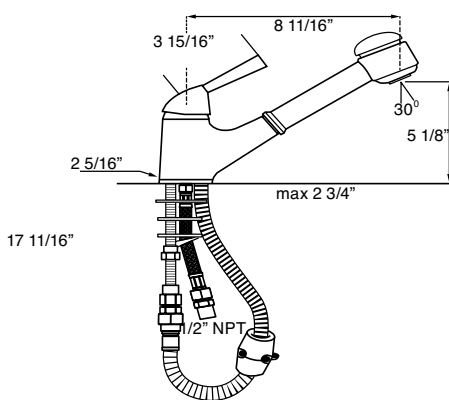

Shoreline

Modern

SHORELINE
7777-CP:
chrome
plated

SHORELINE SPECIFICATIONS

Ceramic disc cartridge
Spray or stream mode

Solid brass body

Stainless steel inlet hoses

7777
Finish
CP
SN
BL
WH