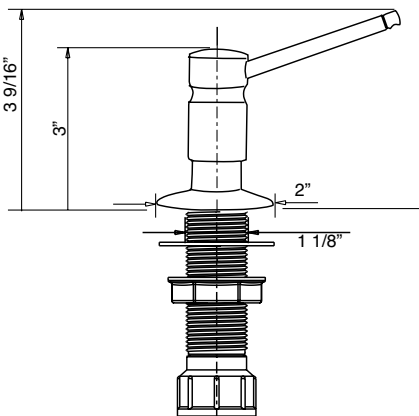

7835	
Finish	Price
CP	$99.00
PN	$129.00
SN	$129.00