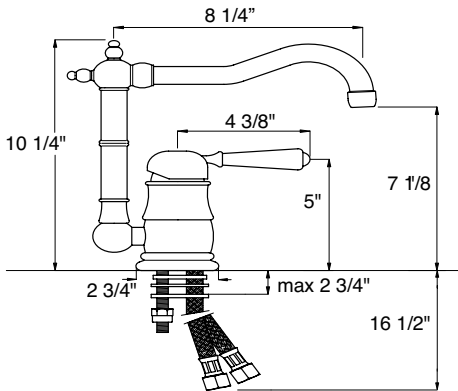

7763-MB: mahogany bronze

7762	
Finish	Price
CP	$690.00
PN	$890.00
SN	$890.00