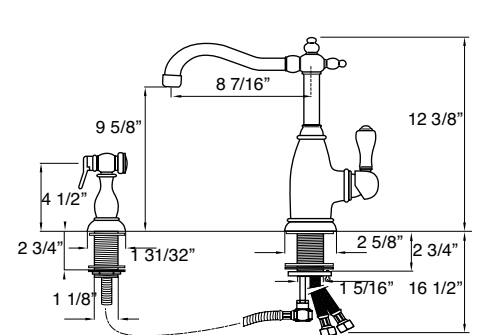

Solid brass construction

Stainless steel inlet hoses

7751
Finish
CP
PN
SN
ORB
MB

Price
\$598.00
\$798.00
\$798.00
\$798.00
\$798.00

7752
Finish
CP
PN
SN
ORB
MB

Price
\$598.00
\$798.00
\$798.00
\$798.00
\$798.00