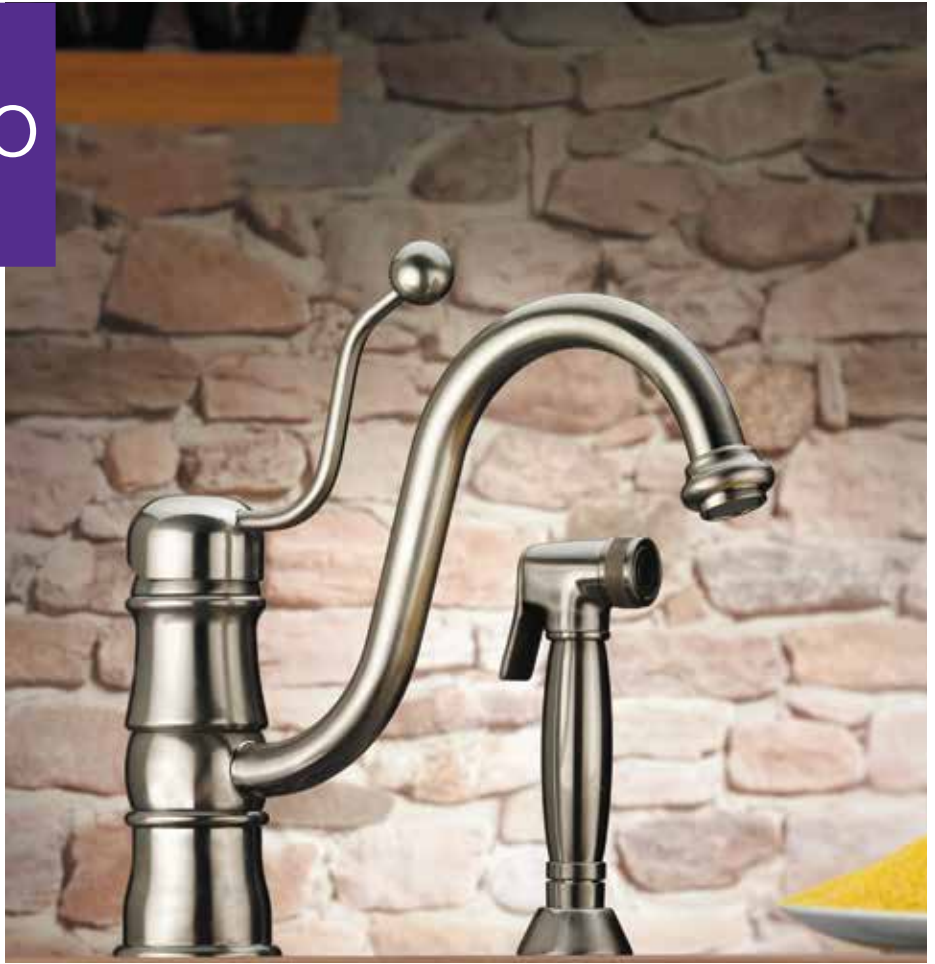

Primo Maglio

Traditional

PRIMO MAGLIO
7805-SN:
satin nickel

PRIMO MAGLIO SPECIFICATIONS

Ceramic disc cartridge

Solid brass construction

Stainless steel inlet hoses