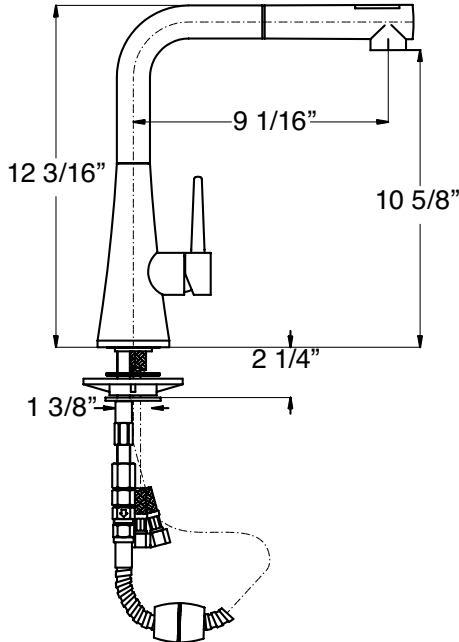

ES-211-PO
Finish
PC
PN
SN

Price
$895.00
$950.00
$1025.00