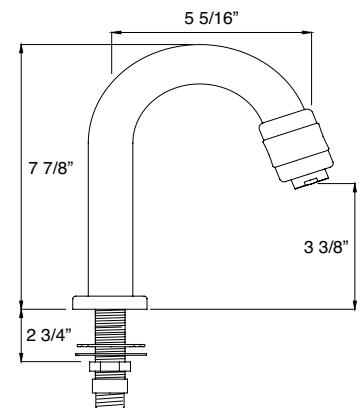

7779
Finish
CP
PN
SN
ORB
MB

Price
$290.00
$390.00
$390.00
$390.00
$390.00