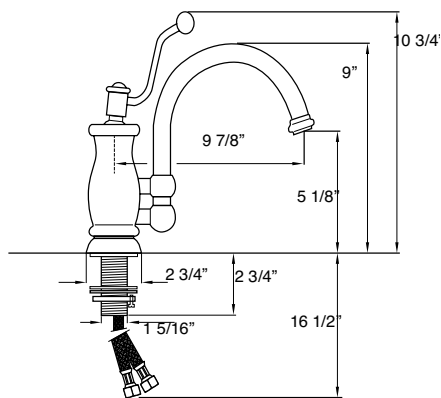

7700
Finish
CP
PN
SN
ORB
MB

Price
$790.00
$1098.00
$1098.00
$1098.00
$1098.00