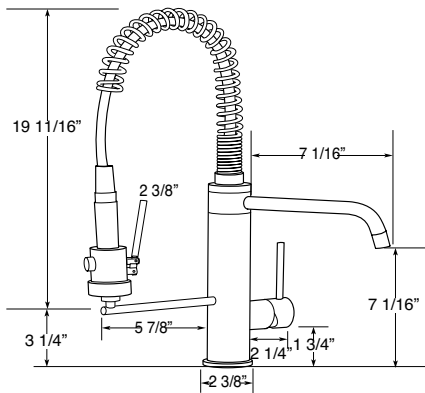

Pro Chef

Modern

7717-CP: chrome plated

7714-CP: chrome plated

PRO CHEF SPECIFICATIONS

Ceramic disc cartridge

Solid brass construction

Stainless steel inlet hoses