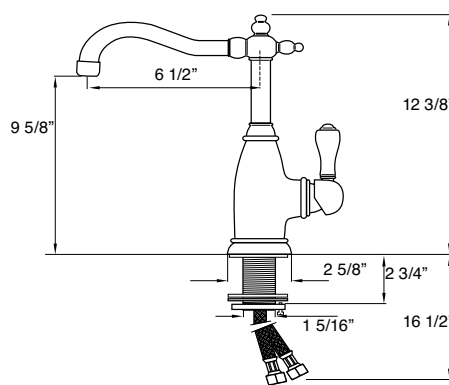

7752
Finish
CP
PN
SN
ORB
MB

Price
$598.00
$798.00
$798.00
$798.00
$798.00