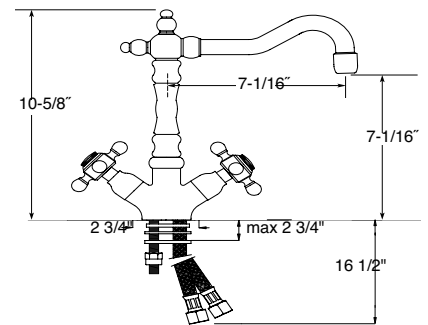

7760	Price
Finish	
C3-CP	$750.00
C3-PN	$898.00
C3-SN	$898.00
C3-ORB	$898.00
C4-CP	$750.00
C4-PN	$898.00
C4-SN	$898.00
C4-ORB	$898.00

7757	Price
Finish	
C3-CP	$498.00
C3-PN	$650.00
C3-SN	$650.00
C3-ORB	$650.00
C4-CP	$498.00
C4-PN	$650.00
C4-SN	$650.00
C4-ORB	$650.00

7759	Price
Finish	
C3-CP	$490.00
C3-PN	$598.00
C3-SN	$598.00
C3-ORB	$598.00
C4-CP	$490.00
C4-PN	$598.00
C4-SN	$598.00
C4-ORB	$598.00