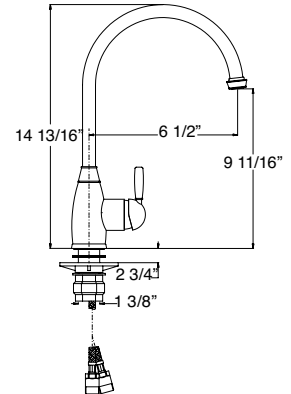

ES-208-1H-BF

Finish

PC	$890.00
PN	$950.00
SN	$975.00