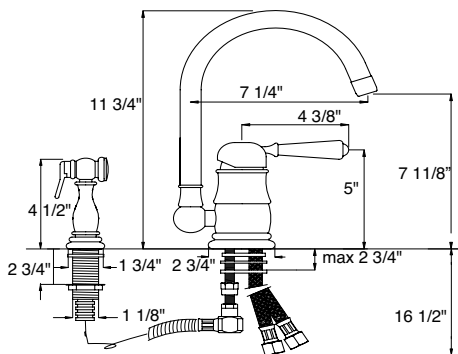

7768	
Finish	Price
CP	$990.00
PN	$1295.00
SN	$1295.00
MB	$1295.00