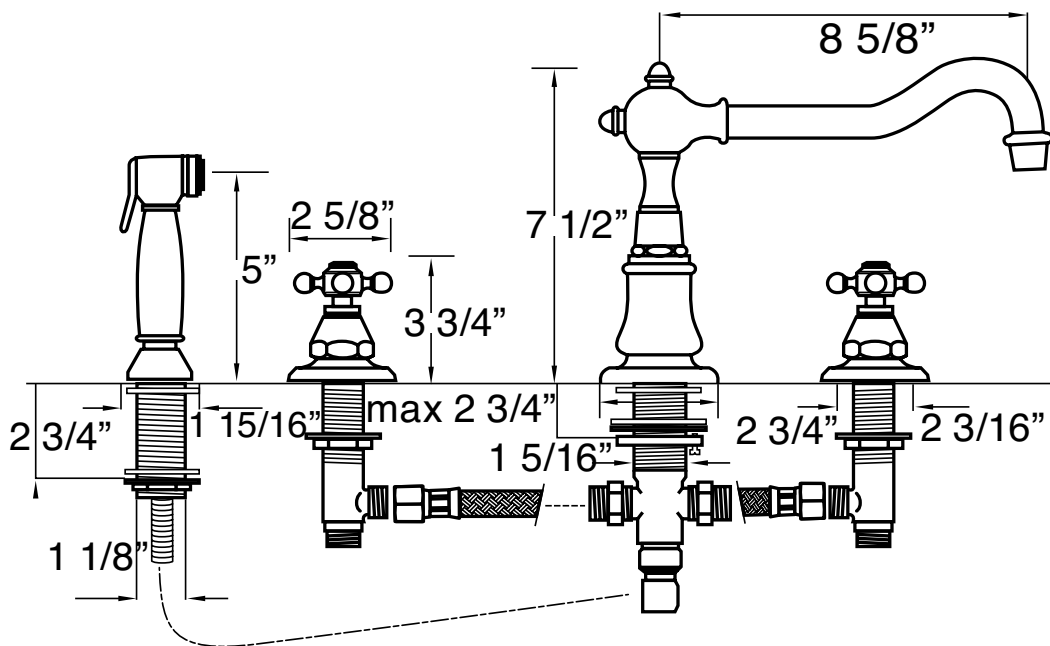

**7761
Finish**
C3-CP
C3-PN
C3-SN
C3-MB
C4-CP
C4-PN
C4-SN
C4-MB

Price
$698.00
$850.00
$850.00
$850.00
$698.00
$850.00
$850.00
$850.00