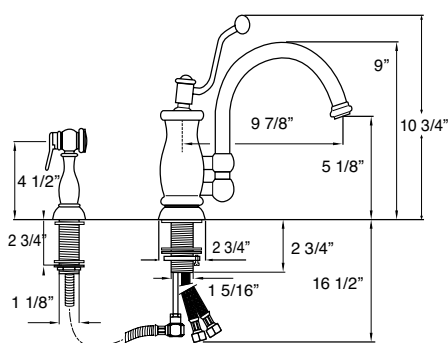

SEASHORE SPECIFICATIONS

Ceramic disc cartridge
Patent# US D439,635 S

Solid brass construction

Stainless steel inlet hoses

7700
Finish
CP
PN
SN
ORB
MB

Price
\$790.00
\$1098.00
\$1098.00
\$1098.00
\$1098.00

7705
Finish
CP
PN
SN
ORB
MB