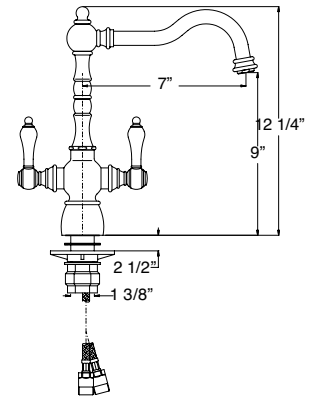

ES-306-1H: polished chrome

ES-303-2H-BF

Finish

PC	$890.00
PN	$950.00
SN	$975.00