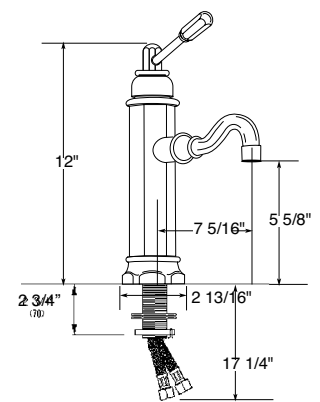

HEX SPECIFICATIONS

Ceramic disc cartridge

Solid brass construction

Stainless steel inlet hoses

7815	Price
CP	\$685.00
PN	\$890.00
SN	\$890.00
MB	\$890.00

7816	Price
CP	\$590.00
PN	\$690.00
SN	\$690.00
MB	\$690.00