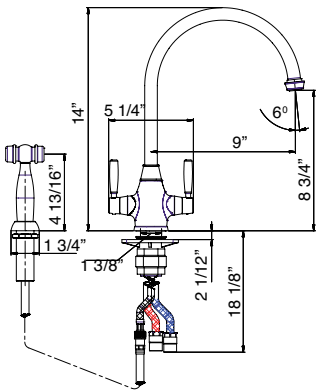

ES-202-2H-WS

Finish

PC	$1250.00
PN	$1290.00
SN	$1450.00