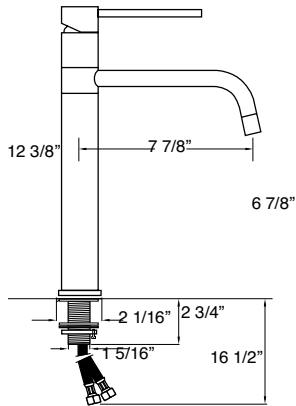

7836
Finish
CP
PN
SN

Price
$675.00
$850.00
$850.00