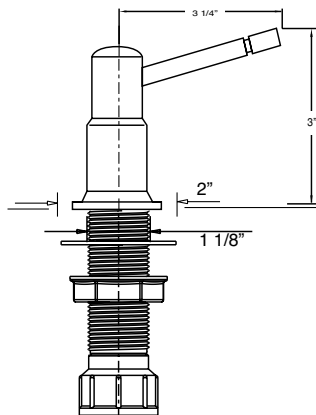

7825	
Finish	Price
CP	$99.00
PN	$119.00
SN	$119.00