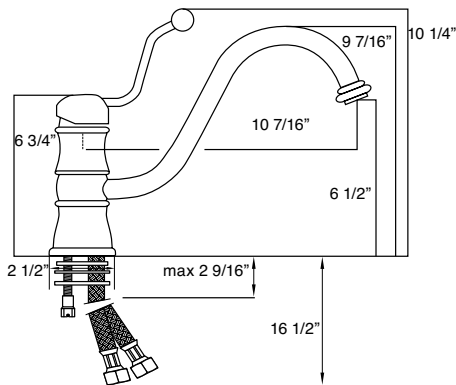

PRIMO MAGLIO
7805-SN:
satin nickel

PRIMO MAGLIO SPECIFICATIONS

Ceramic disc cartridge

Solid brass construction

Stainless steel inlet hoses

7800
Finish
CP
PN
SN

Price
\$495.00
\$650.00
\$650.00

7805
Finish
CP
PN
SN