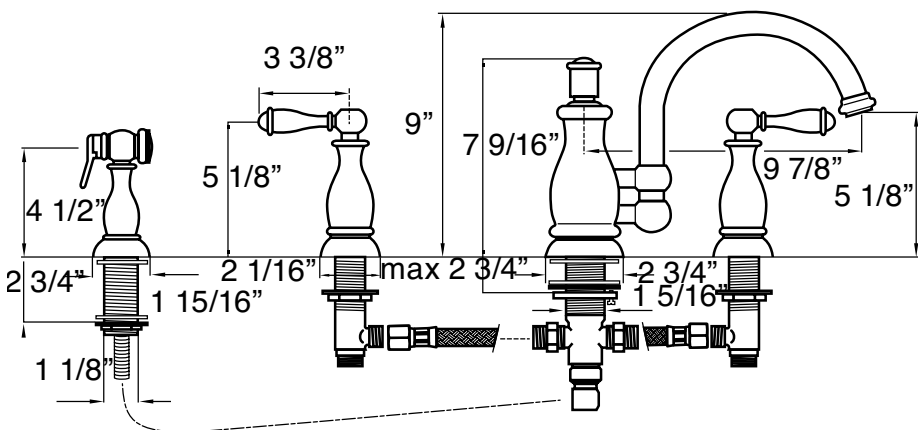

7703
Finish
CP
PN
SN
ORB
MB

Price
$1450.00
$1750.00
$1750.00
$1750.00
$1750.00