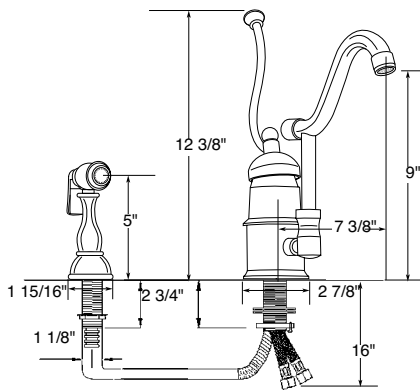

Traditional

COUNTRYSIDE
7852-SN:
satin nickel

COUNTRYSIDE SPECIFICATIONS

Ceramic disc cartridge

Solid brass construction

Stainless steel inlet hoses

7850
Finish
CP
PN
SN
PVD
MB

Price
\$475.00
\$675.00
\$675.00
\$675.00
\$675.00