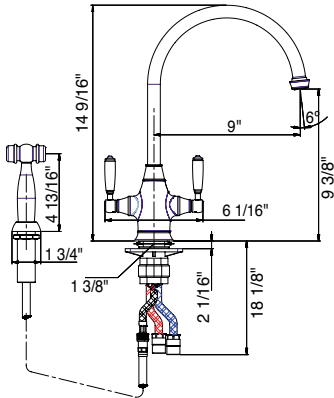

ES-106-1H-PC: polished chrome

ES-102-2H-WS

Finish

PC	$1250.00
PN	$1290.00
SN	$1450.00