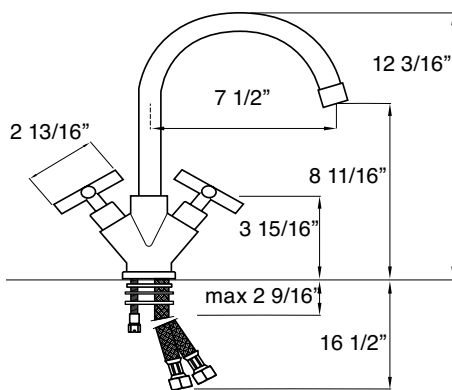

FARRAH
7725-X-CP:
chrome
plated

FARRAH SPECIFICATIONS

Ceramic disc cartridge

Solid brass body

Stainless steel inlet hoses

7722
Finish
L-CP
L-PN
L-SN
X-CP
X-PN
X-SN

Price
\$550.00
\$650.00
\$650.00
\$550.00
\$650.00
\$650.00