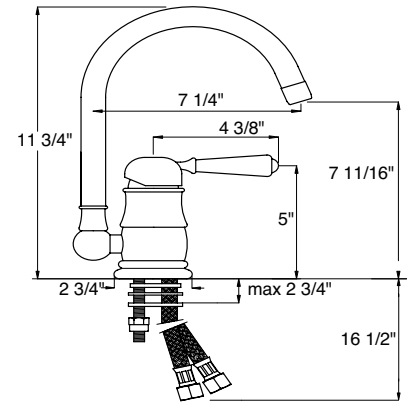

7767	
Finish	Price
CP	$690.00
PN	$890.00
SN	$890.00