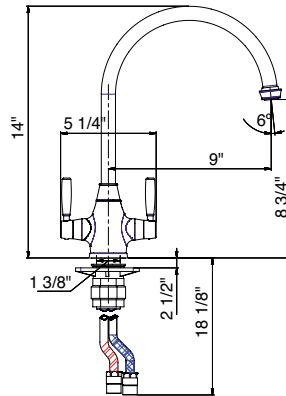

ES-208-1H-BF-PC: polished chrome

ES-201-2H

Finish

PC	$895.00
PN	$950.00
SN	$975.00