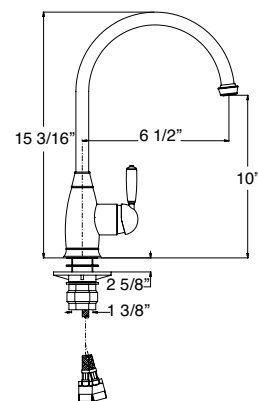

ES-108-1H-BF

Finish

PC	$890.00
PN	$950.00
SN	$975.00