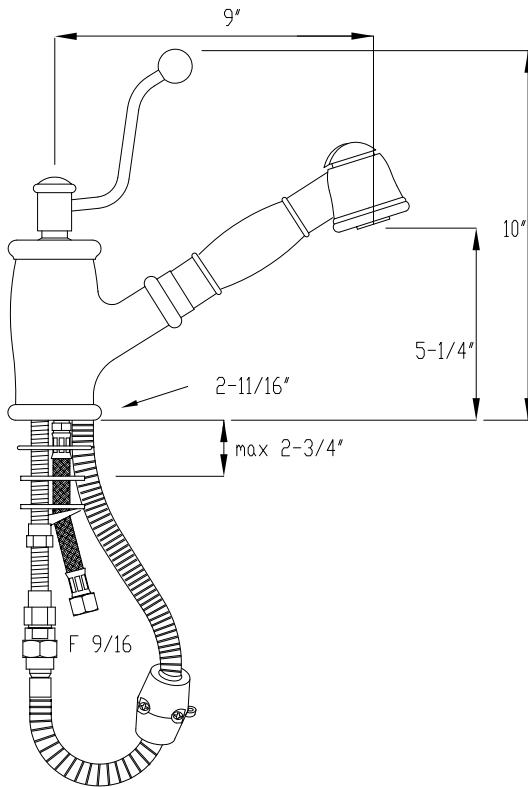

7711
Finish
CP
PN
SN
ORB
MB

Price
$790.00
$898.00
$898.00
$898.00
$898.00