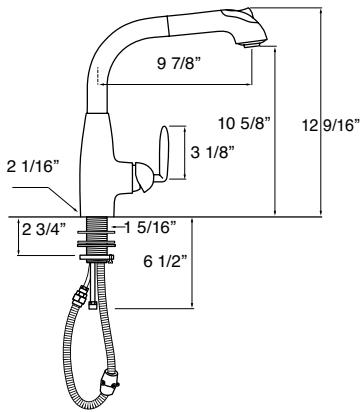

7766
Finish
CP
PN
SN

Price
$650.00
$798.00
$798.00