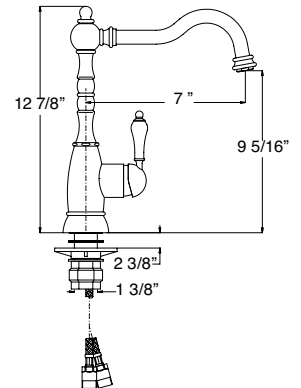

ES-308-1H-BF

Finish

PC	$890.00
PN	$950.00
SN	$975.00