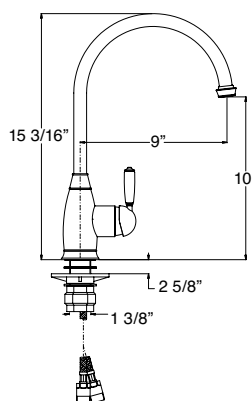

ES-106-1H

Finish

PC	$895.00
PN	$950.00
SN	$975.00