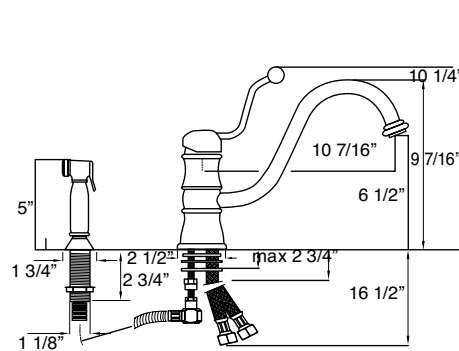

PRIMO MAGLIO
7805-SN:
satin nickel

PRIMO MAGLIO SPECIFICATIONS

Ceramic disc cartridge

Solid brass construction

Stainless steel inlet hoses

7800
Finish
CP
PN
SN

Price
\$495.00
\$650.00
\$650.00

7805
Finish
CP
PN
SN